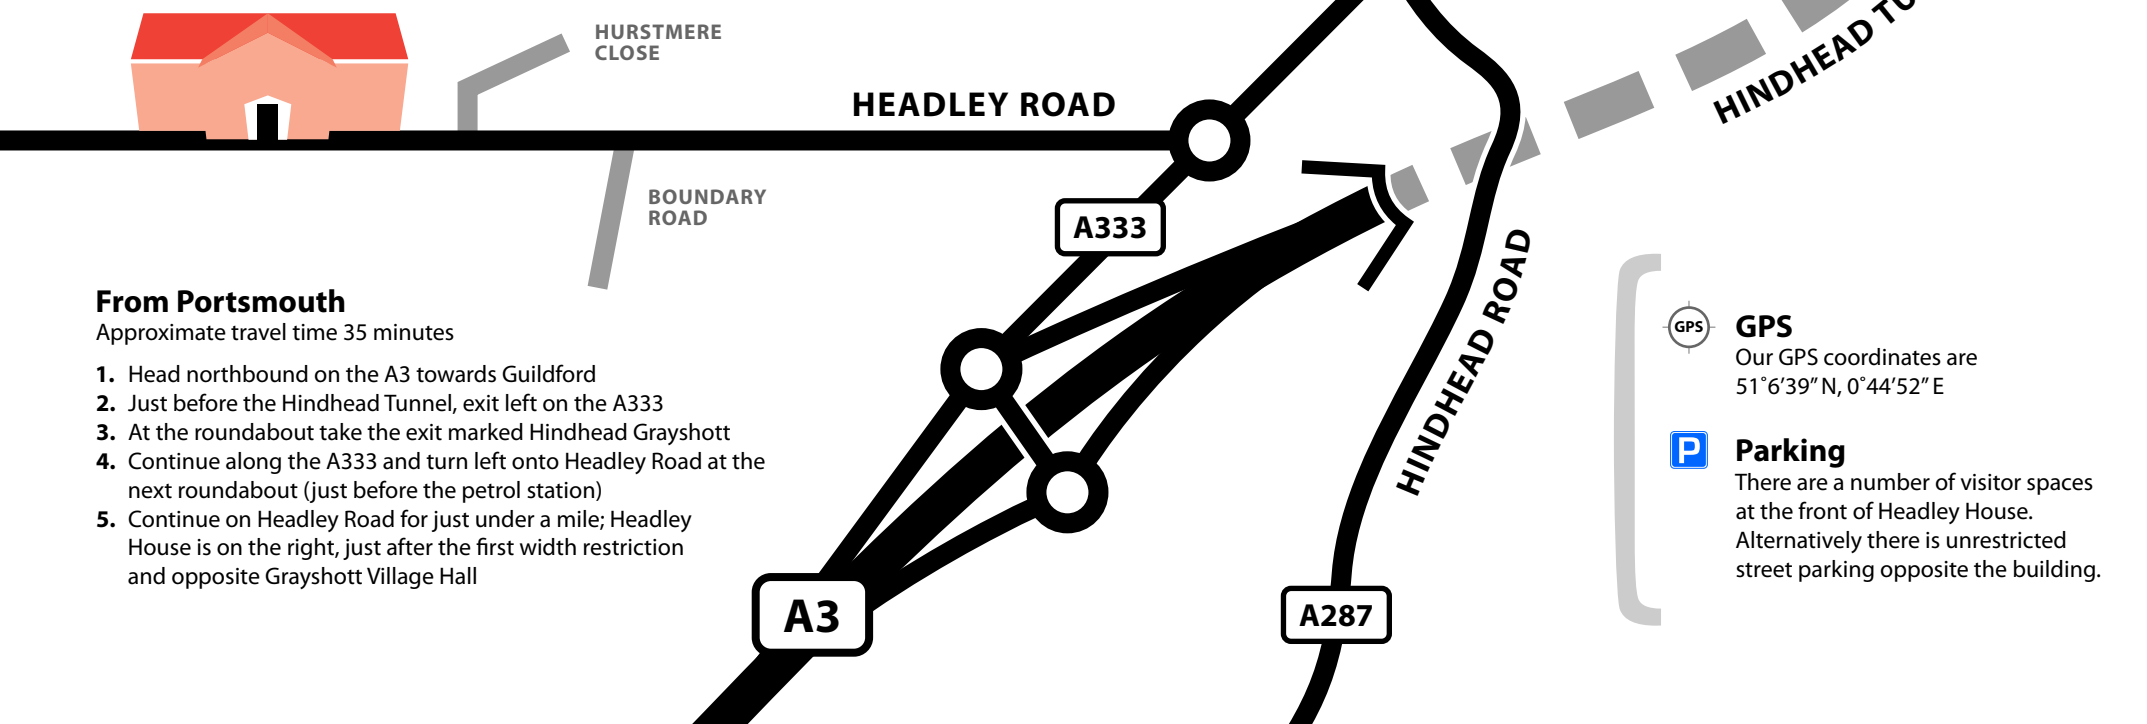

Headley House
Headley Road
Grayshott
Surrey GU26 6TU

T: 01428 601020

F: 01428 601030

E: email@signaturepl.co.uk

How to Find Us

By Train

Approximate travel time from London 1 hour 20 minutes

The nearest railway station is Haslemere which is just over three miles from Grayshott. Trains leave London Waterloo several times an hour and some stop at Clapham Junction. The journey takes approximately 55 minutes. Exact departure times can be found on the National Rail website at www.nationalrail.co.uk.

Approximate travel time 25 minutes

1. Leave M25 at J10 (signposted London, Guildford)
2. At the roundabout take the A3 Portsmouth Road signposted towards Guildford
3. Continue southbound on the A3, through Guildford until you have gone through the Hindhead Tunnel. As you exit the tunnel, ensure that you are in the left hand lane and turn off immediately onto the A333
4. At the first roundabout take the last exit signposted Grayshott, then turn right at the second roundabout
5. Follow the A333 and turn left onto Headley Road at the next roundabout (just before the petrol station)
6. Continue on Headley Road for just under a mile and Headley House is on the right, just after the first width restriction and opposite Grayshott Village Hall

From Portsmouth

Approximate travel time 35 minutes

1. Head northbound on the A3 towards Guildford
2. Just before the Hindhead Tunnel, exit left on the A333
3. At the roundabout take the exit marked Hindhead Grayshott
4. Continue along the A333 and turn left onto Headley Road at the next roundabout (just before the petrol station)
5. Continue on Headley Road for just under a mile; Headley House is on the right, just after the first width restriction and opposite Grayshott Village Hall

GPS

Our GPS coordinates are
51°6'39" N, 0°44'52" E

Parking

There are a number of visitor spaces at the front of Headley House. Alternatively there is unrestricted street parking opposite the building.