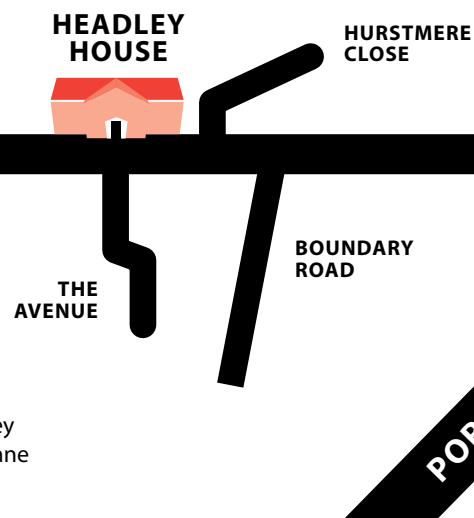

Alternatively the number 18 bus runs services between Haslemere Station and Grayshott at hourly intervals — for more information visit the Stagecoach UK Bus website at [www.stagecoachbus.com](http://www.stagecoachbus.com).

### From M25 J10

Approximate travel time 25 minutes

1. Leave M25 at J10 (signposted London, Guildford)
2. At the roundabout take the A3 Portsmouth Road signposted towards Guildford
3. Continue southbound on the A3, through Guildford until you reach the twisting single-lane section of the A3 that passes through Devil's Punchbowl
4. At the Hindhead traffic signals continue straight on through the crossroads and then turn right just after the Total petrol station, onto the B3002, signposted Grayshott
5. Continue on Headley Road for just under a mile and Headley House is on the right, just after the first traffic calming chicane and opposite Grayshott Village Hall

### HEADLEY ROAD

#### From Portsmouth

Approximate travel time 35 minutes

1. Head northbound on the A3 towards Guildford
2. A mile or so before Hindhead, the A3 reduces to a single lane in either direction. Immediately before the Total petrol station, turn left onto the B3002 Headley Road, signposted Grayshott
3. Continue on Headley Road for just under a mile and Headley House is on the right, just after the first traffic calming chicane and opposite Grayshott Village Hall